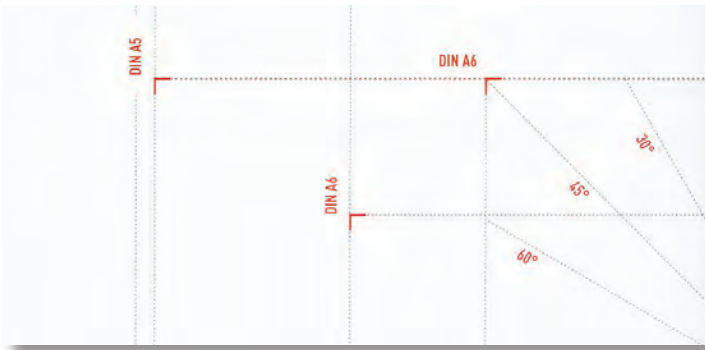

C PRECISE LOCKABLE BACK GAUGE
For Accuracy Lockable back gauge provides precise and consistent paper alignment for accurate and reliable cutting results.

D BLADE MOUNT
The solid cast aluminum blade mount features double pivot bearings for smooth and stable blade operation.

TRIUMPH®

1158

- Tabletop trimmer designed for precise, reliable cutting performance
- Resharpenable Solingen steel blade ensures long-lasting sharpness and efficiency
- Automatic clamp with Easy Lift release lever for effortless paper removal
- Precision side guides with inch and metric scales for accurate alignment
- Adjustable back gauge allows for customized paper positioning
- Standard paper sizes clearly marked on the cutting table
- Solid mounting bracket with double pivot bearings ensures smooth blade operation
- Transparent Lexan safety guard with integrated cutting line indicator for added precision
- Non-skid rubber feet provide stability and safe operation during cutting tasks

Format Indications

For efficient and easy cutting, standard paper sizes and various angle indications are printed on the table top.

Steel Blade

German Solingen steel blades are self-sharpening and can be re-sharpened for continued accuracy.

Specifications:

Cutting length	20"	Dimensions (D x W x H)	31" x 16" x 10"
Sheet capacity	40*	Shipping weight	42 lbs
Table size (D x W)	23.75" x 14"		

* May vary due to variations in paper and power supply