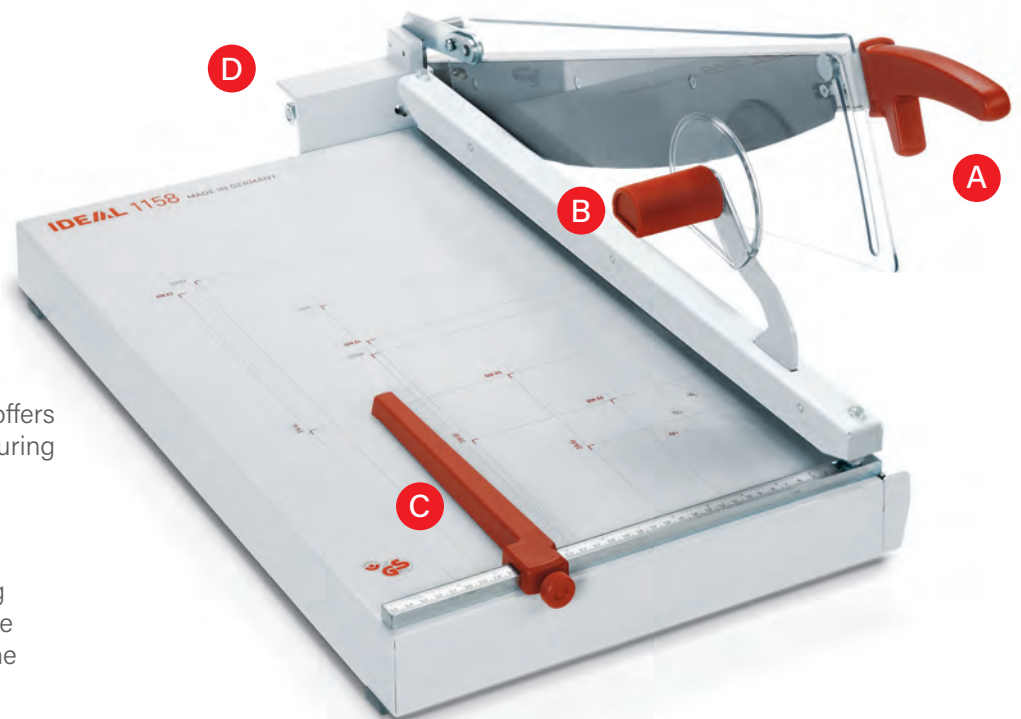

TRIUMPH®

1158

The 1158 Trimmer features a resharpenable Solingen steel blade and an automatic, transparent safety guard. With a solid manual clamp, adjustable back gauge, and precision side lay, it ensures accurate, safe cutting. Made in Germany, it boasts durable all-metal construction and non-skid rubber feet for stability.

A ERGONOMIC HANDLE
The specially designed handle offers enhanced comfort and safety during operation.

B MANUAL CLAMP
With this solid manual clamping device a variable clamp pressure can be applied depending on the material to be cut.

C PRECISE LOCKABLE BACK GAUGE
For Accuracy Lockable back gauge provides precise and consistent paper alignment for accurate and reliable cutting results.

D BLADE MOUNT
The solid cast aluminum blade mount features double pivot bearings for smooth and stable blade operation.

TRIUMPH®

1158

- Tabletop trimmer designed for precise, reliable cutting performance
- Resharpenable Solingen steel blade ensures long-lasting sharpness and efficiency
- Automatic clamp with Easy Lift release lever for effortless paper removal
- Precision side guides with inch and metric scales for accurate alignment
- Adjustable back gauge allows for customized paper positioning
- Standard paper sizes clearly marked on the cutting table
- Solid mounting bracket with double pivot bearings ensures smooth blade operation
- Transparent Lexan safety guard with integrated cutting line indicator for added precision
- Non-skid rubber feet provide stability and safe operation during cutting tasks