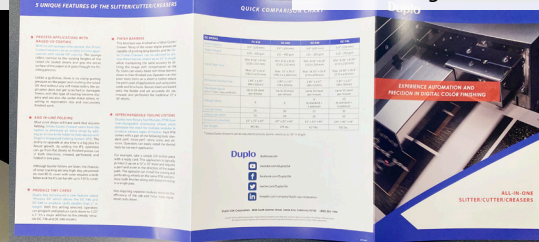

Duplo has been the leading manufacturer of automated paper folders since introducing the world's first auto setting, friction feed folder over 40 years ago. The DF-1300L, our air suction feed model, brings it with expanded capabilities to handle digitally printed output and longer sheet sizes. Our folders are widely known for their ease of use and reliability to process everyday documents such as letters, invoices, and flyers. The DF-1300L delivers with more diverse applications such as tri-fold brochures, letter landscape guides, and much more.

### AUTOMATED SETUP

Get easily started with the touch of a few buttons using the color touchscreen panel. The DF-1300L comes pre-programmed with six

of the most popular fold styles to save you time. Standard paper sizes such as letter, legal, ledger, half letter, and half legal are automatically detected when loaded on the feed tray. The delivery stack roller adjusts according to paper size and fold type without intervention.

Custom fold styles with non-standard paper sizes, including larger formats, are created by digitally moving the fold plates on the control panel and can be saved in one of the 30 job memories for future use. The DF-1300L can also perform cross folds by reprocessing single folded sheets and folding them in a second direction.

### FOLD STYLES

Perform various fold styles

Process longer sheets

Cross fold documents

Extended Feed Tray

LCD Color Touchscreen Panel

Delivery Stack Roller