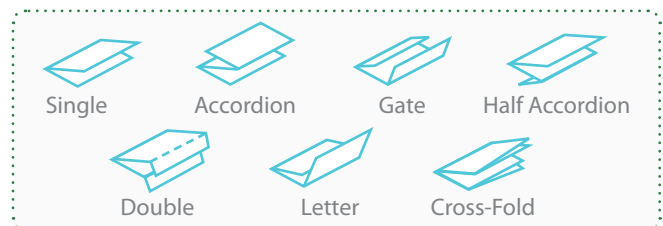

FOLD STYLES