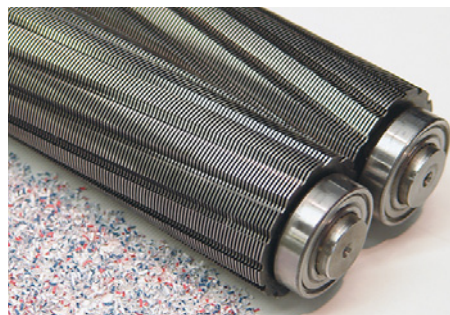

20394 HIGH SECURITY SHREDDER

NSA/CSS SPECIFICATION 02-01

20394

16" Feed Opening
Up to 18 Sheets*

1mm x 4.7mm Shred Size - Level 6
Includes Automatic Oiler
SmartPower Management
Made in Germany

In order to protect our National Security, military and government agencies require higher levels of security from their paper shredders. This Dahle High Security Shredder is NSA approved for NSA/CSS Specification 02-01.

The Dahle 20394 has a 16" feed opening and is driven by a powerful 2 horsepower motor. A solid steel frame houses and aligns two perfectly matched cutting cylinders milled from a single bar of German Solingen steel. It's this design that maximizes durability and minimizes flexing to produce a consistently fine 1mm x 4.7mm particle size.

box or change the bag. This rather stout machine is housed in a wooden cabinet with casters making it easy to move and position in its place of operation.

This Dahle High Security Shredder is a serious machine capable of reducing a single sheet of paper into over 15,500 tiny particles. These particles are so small that they have been rendered impossible to reassemble. In a world of uncertainty one thing's for certain, whatever you put through these shredders, we guarantee will never be seen again.

As the U.S. continues to face security threats on a global level, Dahle will continue to offer solutions without compromise to operation or dependability.

Dahle High Security cutting cylinders reduce a sheet of paper to over 15,500 pieces.