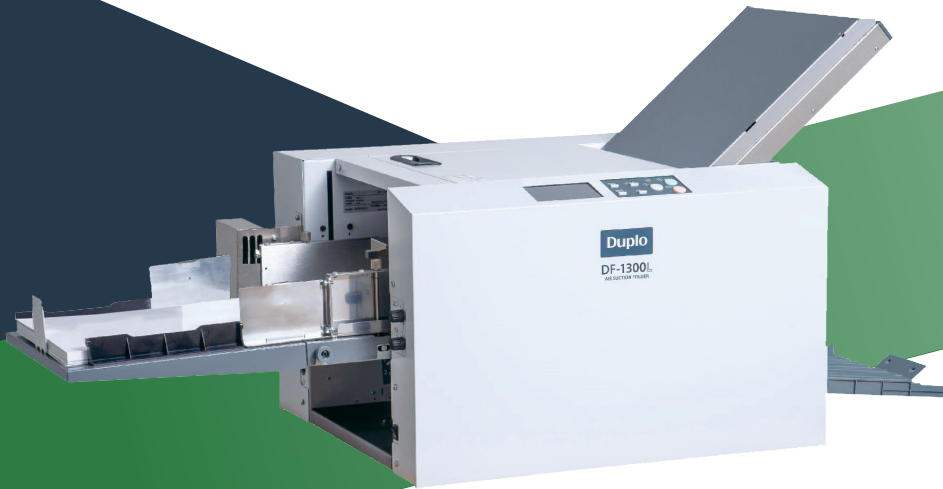

# DF-1300L

## Air Suction Folder

- High speed folding up to 310 sheets per minute
- Handles larger formats up to 12.2" x 25.5"
- Automatic paper size detection and fold plate setting
- Air suction feed system with side air
- Standard cross folding capability

Duplo has been the leading manufacturer of automated paper folders since introducing the world's first auto setting, friction feed folder over 40 years ago. The DF-1300L, our air suction feed model, brings it with expanded capabilities to handle digitally printed output and longer sheet sizes. Our folders are widely known for their ease of use and reliability to process everyday documents such as letters, invoices, and flyers. The DF-1300L delivers with more diverse applications such as tri-fold brochures, letter landscape guides, and much more.

### LONG SHEET FOLDING

Quickly fold office documents printed off your larger format press with the compact DF-1300L by its side. The DF-1300L features high speed folding up to 310 sheets per minute and can process sheets up to 25.5" in length. The air suction feed system makes it possible to feed coated sheets as well as bond, NCR, and offset. The folder utilizes optical and ultrasonic sensors to detect any double feeds as well as side air to aid when feeding longer sheets. It fits perfectly in corporate, school, church, and medical office environments as well as small digital print shops.