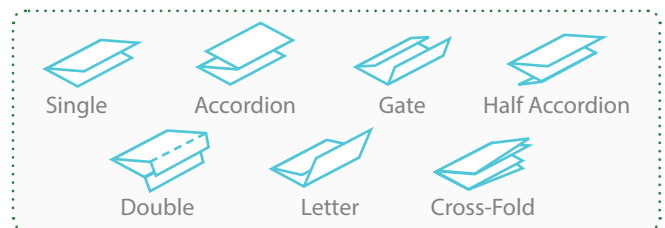

FOLD STYLES