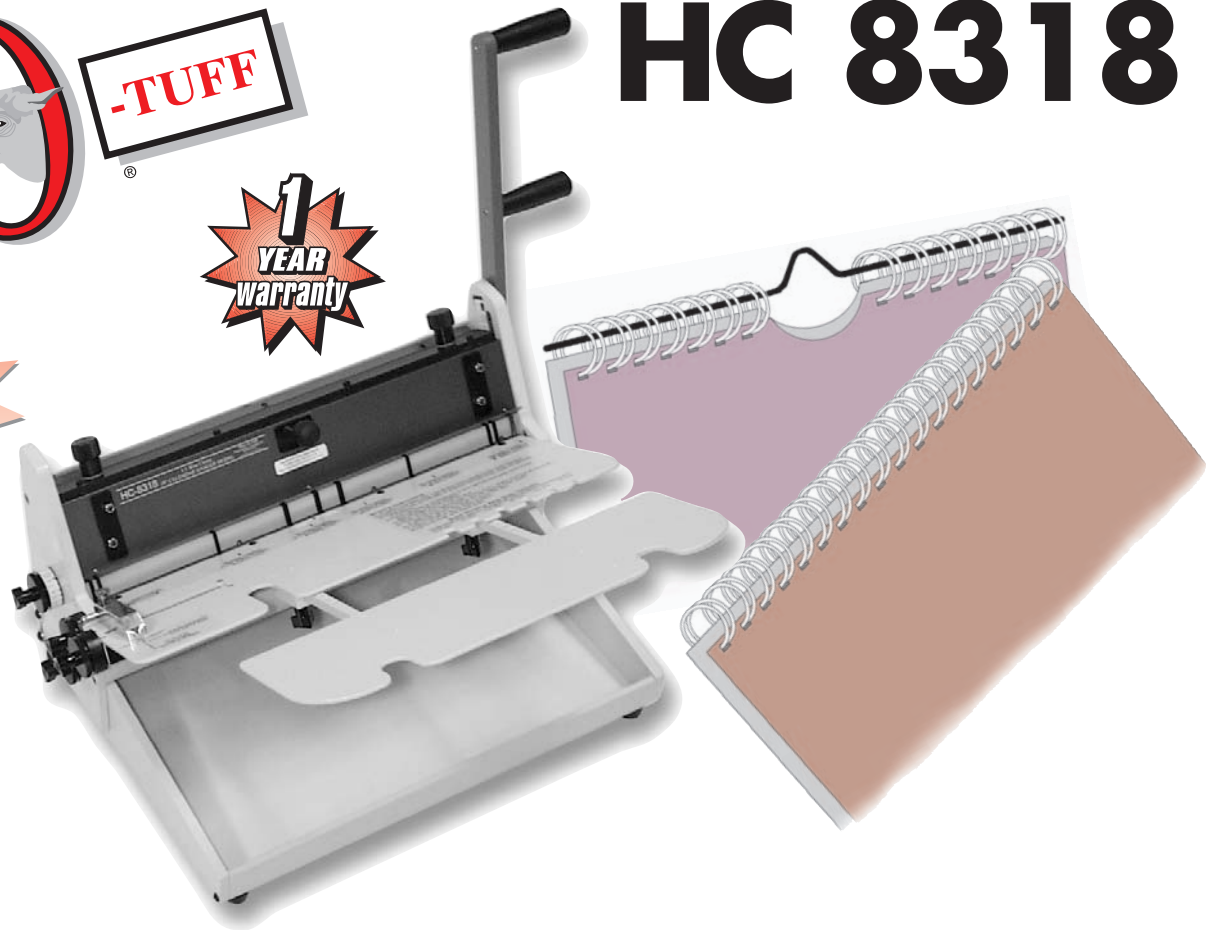

1
YEAR
warranty

NEW!

HC 8318

18" SEMI AUTOMATIC WIRE INSERTER/CLOSER

FEATURES *(See Specifications on Back)*

- Inserts & Closes in 1 Easy Step
Eliminates Manual Insertion
of Wire into Document
- *Closes 3-1
Double-Loop Binding Wire
* HC 8318 Closes 3-1Pitch 1/4" to 9/16"
(6.3mm to 14.3mm)
- Binds documents up to
18" Binding Edge
- Binds Split Wire with
Calendar Hanger
- Lightweight and Portable
- Easy Operation
- All Metal Construction
- 1 Year Limited Warranty

THE ULTIMATE IN:
*Quality Paper Punching and Book Binding
Equipment at Affordable Prices*

www.RHIN-O-TUFF.com

HC 8318

MACHINE SPECIFICATIONS

ELECTRICAL REQUIREMENTS			WEIGHT		DIMENSIONS			CLOSING CAPACITY
VOLTS AC	AMPS	Hz	MACHINE	SHIPPING	HEIGHT	WIDTH	DEPTH	1/4" to 9/16" (6.3mm to 14.3mm) WIRE
NA NA	NA NA	NA NA	44 lbs. 20 Kg	52 lbs. 24.2 Kg	12" 305 mm	26" 680 mm	18" 452 mm	

APES 14 AUTOMATIC PAPER EJECTOR & STACKER

HD 7700-H HORIZONTAL PUNCH

HD 6500 14" HEAVY DUTY OPEN END PUNCH

HD 7500 24" PUNCH with the large document support table

KK 4171 Shown mounted on an HD 4170 machine