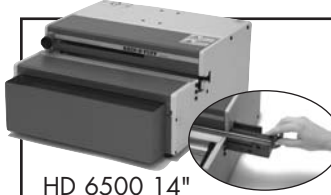

1
YEAR
warranty

NEW!

HC 8318

18" SEMI AUTOMATIC WIRE INSERTER/CLOSER

FEATURES *(See Specifications on Back)*

- Inserts & Closes in 1 Easy Step
Eliminates Manual Insertion
of Wire into Document
- *Closes 3-1
Double-Loop Binding Wire
* HC 8318 Closes 3-1Pitch 1/4" to 9/16"
(6.3mm to 14.3mm)
- Binds documents up to
18" Binding Edge
- Binds Split Wire with
Calendar Hanger
- Lightweight and Portable
- Easy Operation
- All Metal Construction
- 1 Year Limited Warranty

THE ULTIMATE IN:
*Quality Paper Punching and Book Binding
Equipment at Affordable Prices*

www.RHIN-O-TUFF.com

HC 8318

MACHINE SPECIFICATIONS

ELECTRICAL REQUIREMENTS			WEIGHT		DIMENSIONS			CLOSING CAPACITY
VOLTS AC	AMPS	Hz	MACHINE	SHIPPING	HEIGHT	WIDTH	DEPTH	1/4" to 9/16" (6.3mm to 14.3mm) WIRE
NA NA	NA NA	NA NA	44 lbs. 20 Kg	52 lbs. 24.2 Kg	12" 305 mm	26" 680 mm	18" 452 mm	

APES 14 AUTOMATIC PAPER EJECTOR & STACKER

HD 7700-H HORIZONTAL PUNCH

HD 6500 14" HEAVY DUTY OPEN END PUNCH

HD 7500 24" PUNCH with the large document support table

KK 4171 Shown mounted on an HD 4170 machine