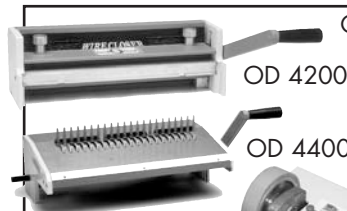

OD 4000 11" OPEN END ELECTRIC PUNCH shown with coil inserter and wire closer modules

PC 2000 MANUAL PUNCH AND COIL INSERTER

The HD 8370 Shown with the HD 7700 14" OPEN END PUNCH

HD 4170 RHIN-O-ROLL HEAVY DUTY COIL INSERTER

HD 7000 14" HEAVY DUTY DELUXE OPEN END PUNCH

HC 8024 24" WIRE CLOSER

THE HD 4270

HC 8318 18" WIRE INSERTER CLOSER

OD 4012 11" ELECTRIC PUNCH

PAL-14 MODULAR PIKS-A-LIFT

THE HD 4470 COMB OPENER MODULE

OD 4800 11" OPEN END MANUAL PUNCH

OD 3500 COMBO BINDING STATION shown with comb opener and coil inserter modules attached.

COMBO BINDING MODULES
HC 8200/8300 14" SEMI-AUTOMATIC WIRE INSERTER/CLOSER

HC 8000 14" WIRE CLOSER

OD 4300

Shown configured with Stand Alone Production Feet