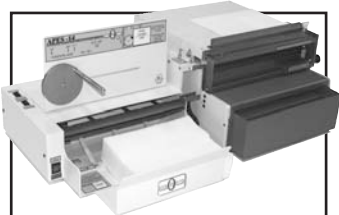

1
YEAR
warranty

NEW!

HC 8318

18" SEMI AUTOMATIC WIRE INSERTER/CLOSER

FEATURES *(See Specifications on Back)*

- Inserts & Closes in 1 Easy Step
Eliminates Manual Insertion
of Wire into Document
- *Closes 3-1
Double-Loop Binding Wire
* HC 8318 Closes 3-1Pitch 1/4" to 9/16"
(6.3mm to 14.3mm)
- Binds documents up to
18" Binding Edge
- Binds Split Wire with
Calendar Hanger
- Lightweight and Portable
- Easy Operation
- All Metal Construction
- 1 Year Limited Warranty

THE ULTIMATE IN:
*Quality Paper Punching and Book Binding
Equipment at Affordable Prices*

www.RHIN-O-TUFF.com

HC 8318

MACHINE SPECIFICATIONS

ELECTRICAL REQUIREMENTS			WEIGHT		DIMENSIONS			CLOSING CAPACITY
VOLTS AC	AMPS	Hz	MACHINE	SHIPPING	HEIGHT	WIDTH	DEPTH	1/4" to 9/16" (6.3mm to 14.3mm) WIRE
NA NA	NA NA	NA NA	44 lbs. 20 Kg	52 lbs. 24.2 Kg	12" 305 mm	26" 680 mm	18" 452 mm	

APES 14 AUTOMATIC PAPER EJECTOR & STACKER

HD 7700-H HORIZONTAL PUNCH

HD 6500 14" HEAVY DUTY OPEN END PUNCH

HD 7500 24" PUNCH with the large document support table

KK 4171 Shown mounted on an HD 4170 machine